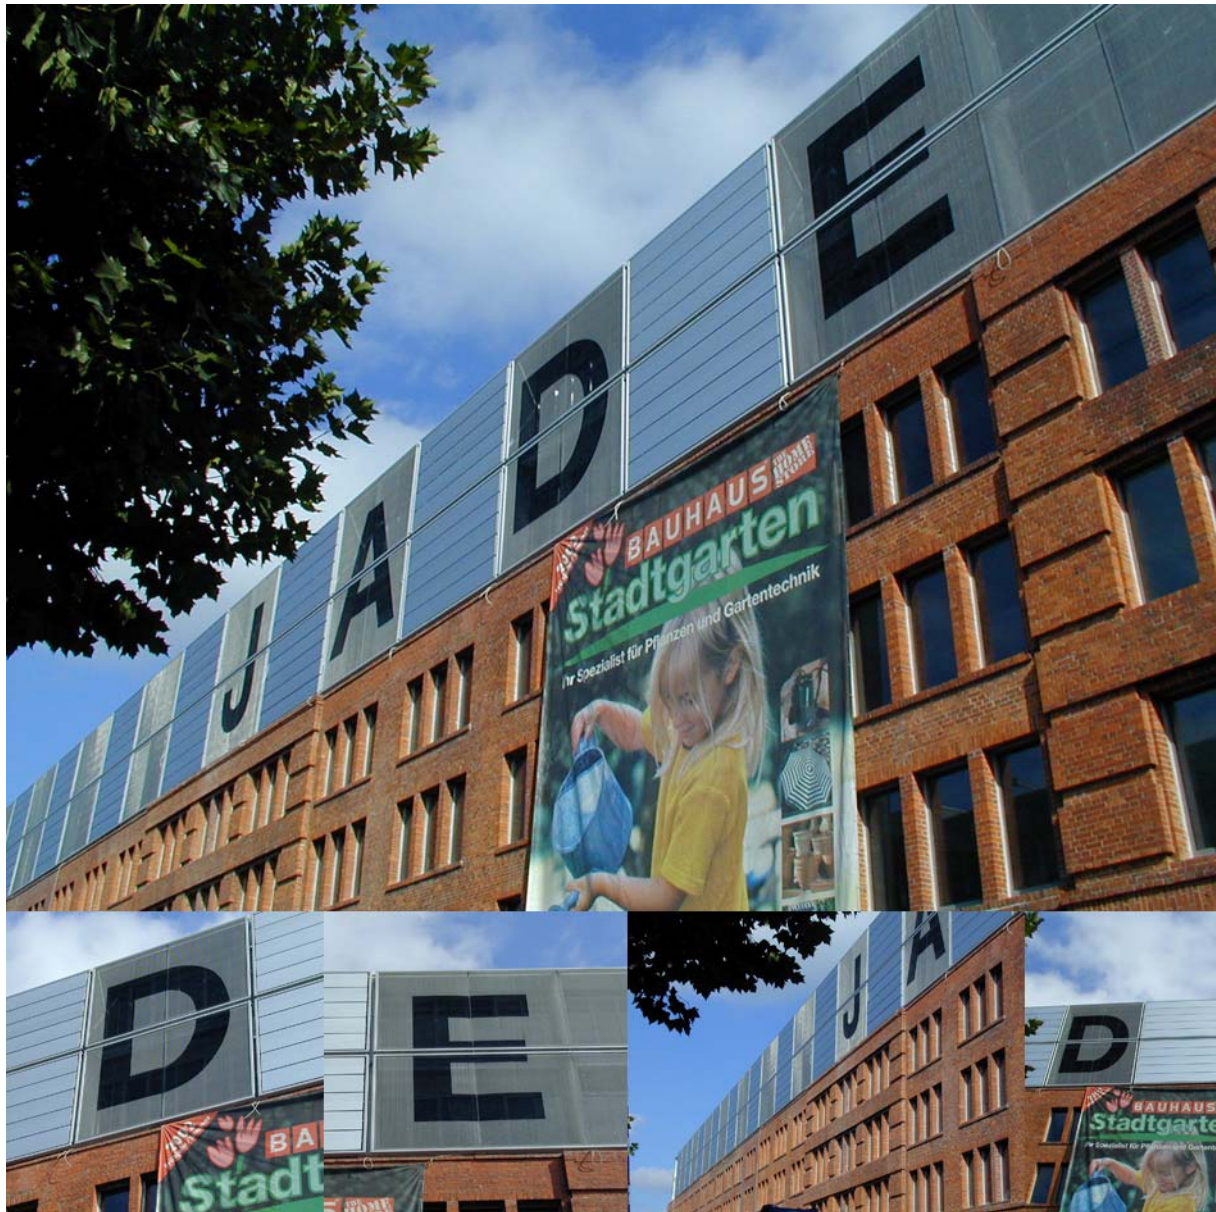

A Project. From Ideas to Reality.

JADE Building, Frankfurt

Architect:
Architecture Office Franzke

Specification:
EGLA-TWIN 4253

Application:
Facade

HAYER & BOECKER
Ennigerloher Straße 64
D-59302 OELDE
Germany