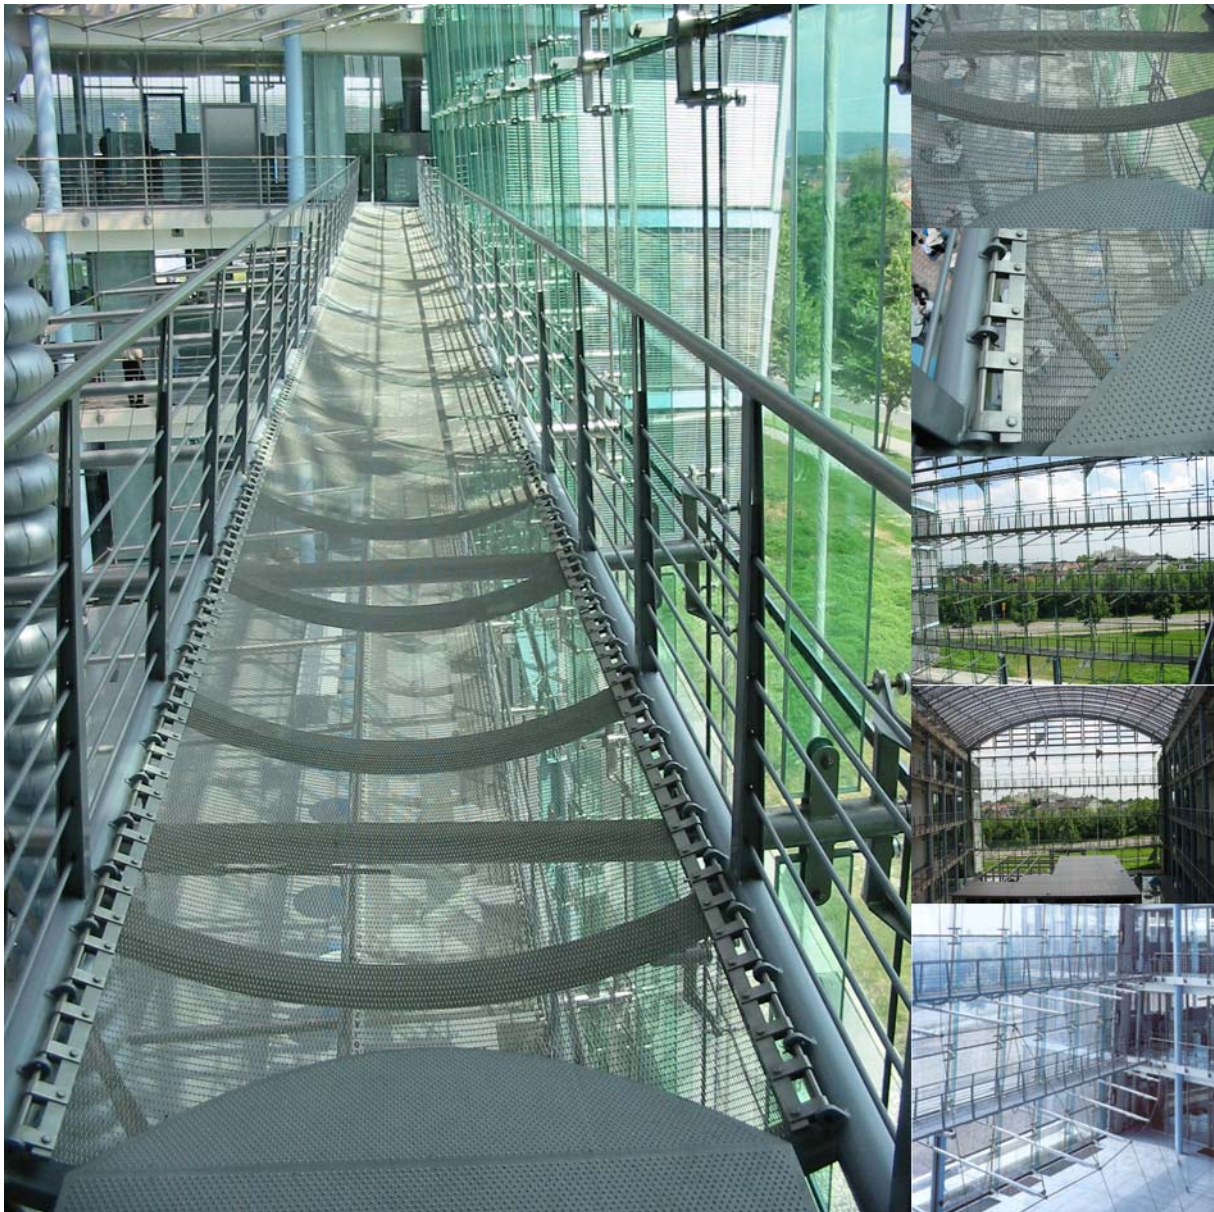

A Project. From Ideas to Reality.

Festo Technology Center, Esslingen

Architect:
Architkture Office Jaschek

Specification:
EGLA-TWIN 4223

Application:
Space

HAVER & BOECKER
Ennigerloher Straße 64
D-59302 OELDE
Germany