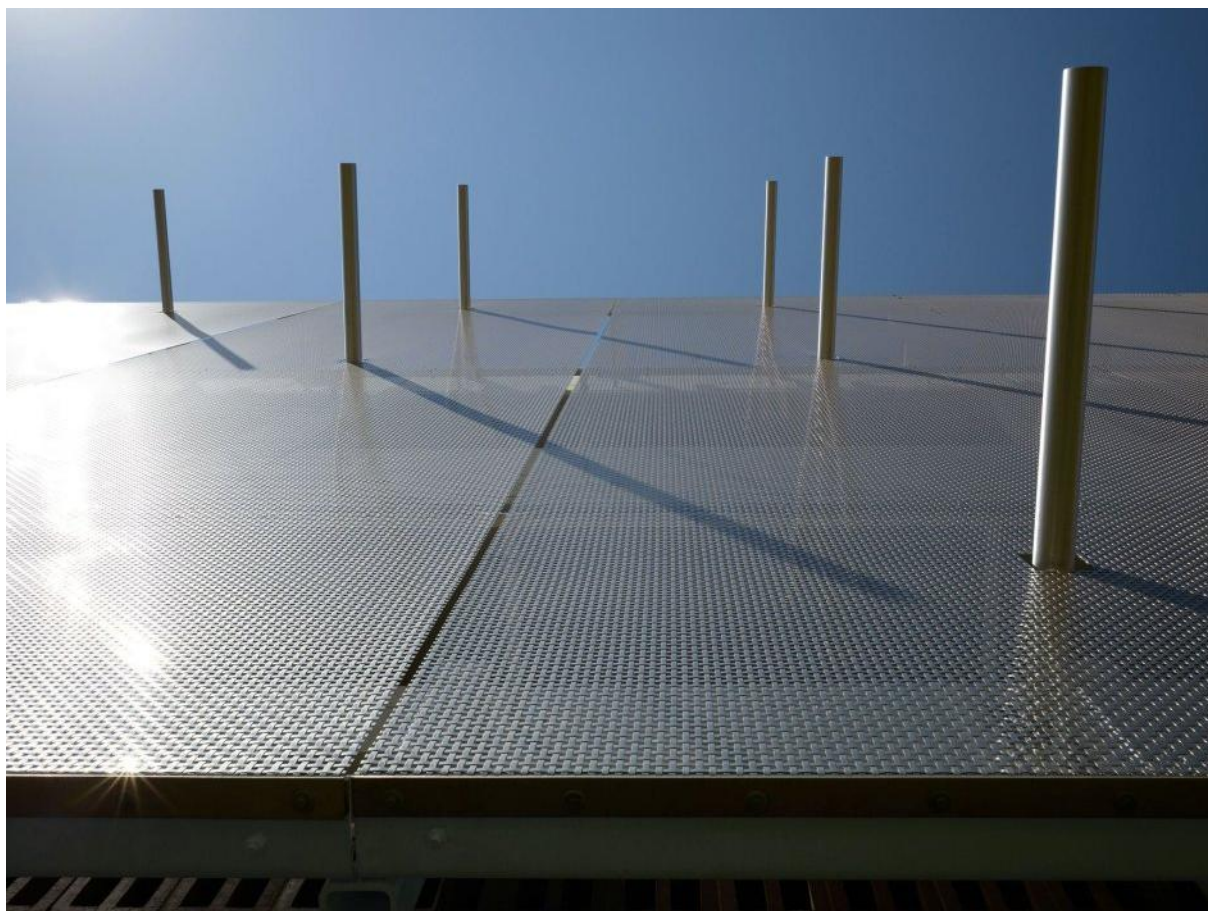

HAYER & BOECKER

DIE DRAHTWEBER

Proyectos - Ideas Convertidas en Realidad.

Car Park One at Chesapeake

Photos: Scott McDonald © Hedrich Blessing – Courtesy of Elliott + Associates Architects

Arquitecto:
Elliott + Associates Architects
Walker Parking Consultants